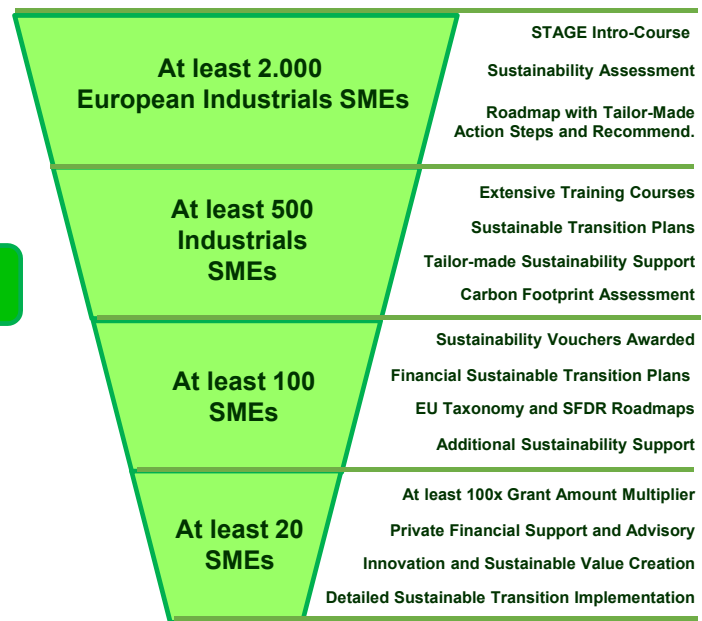

Large Scale SME Engagement and Recruitment Programme

European Competitive and Sustainable Industrial Leaders Created